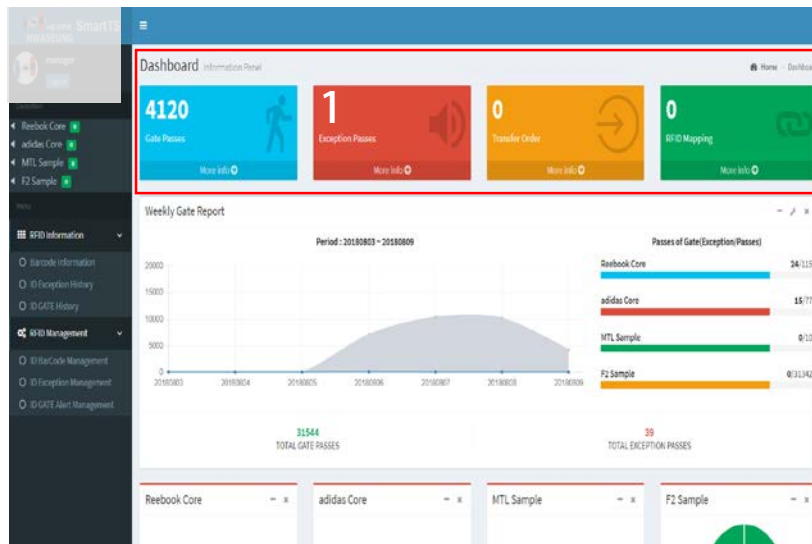

5. The function of alarm & mailing

- In case of entrance issue
  - Mailing & sound alarms on website.
  - Display Dashboard

There was a problem with **GATE1**
Please check
RFID : 300000000000000000000000005786
Barcode : 000000292936
Gate Time(Exception) : 2018-08-09 09:54:10
Season : SS19
Stage : MCS
Category : LEISURE
Model Name : CLOUDFOAM ULTIMATE
Article No : F31948