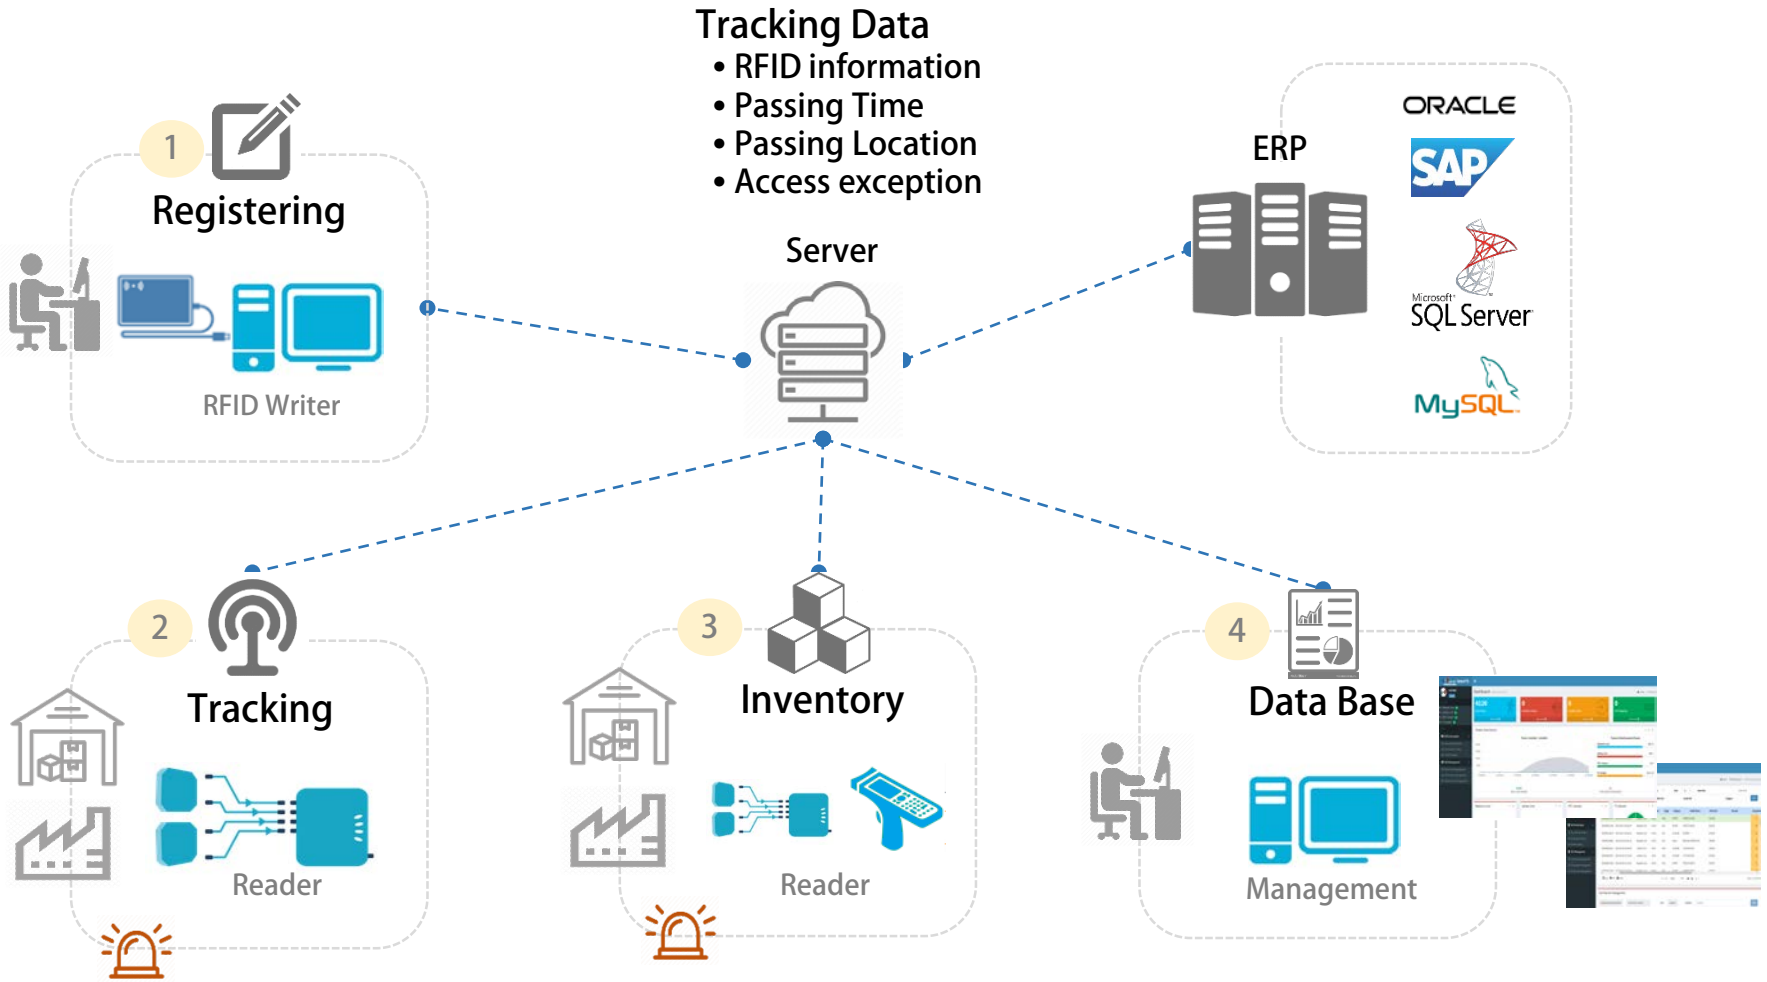

1.Operation of chart

2. Introduction of Function Software

Tracking Data

- **RFID information**
- **Gate Passing Time**
- **Gate Location**

3. Inquiry & access of data

➤ Management of RFID tags access control on Website.